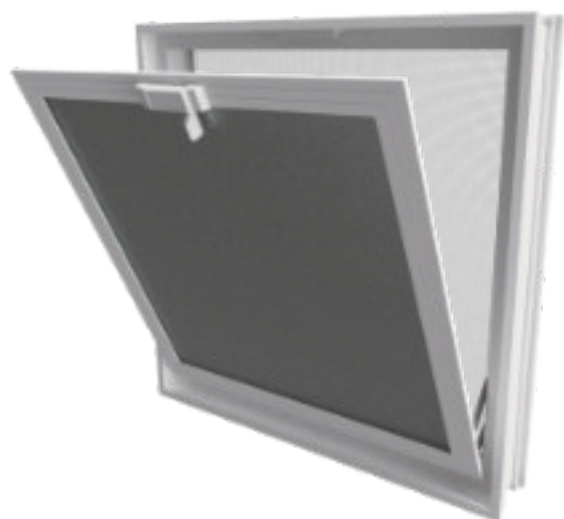

Código | Code	Dimensiones Dimensions MM X MM	Descripción | Description	Color | Colour	Acabado | Finishing	Pzas. x caja Pcs. x box	Kgs. x pza. Kg. x pc.	Origen material Material origin	Plazo de entrega Delivery term	Euro pza. por caja completa Euro pc. for full box + IVA / TVA
						Pzas. x palet Pcs x pallet	Kgs. x caja Kg. x box			
						Caja x palet Box x pallet	Kgs. x palet Kg. x pallet			
0375	62CA1919W	190x190x80	1/19 Eolo White	Blanco | White	PVC + Aluminum + Glass + Fiber Net	1	0,90	USA	Disponibile | Available	72,50
0376	62CA2424W	240x240x80	1/24 Eolo White	Blanco | White	PVC + Aluminum + Glass + Fiber Net	1	1,20	USA	Disponibile | Available	89,50
0377	62CA3030W	300x300x100	1/30 Eolo White	Blanco | White	PVC + Aluminum + Glass + Fiber Net	1	1,80	USA	Disponibile | Available	107,00
0378	62CA1938W	190x380x80	2/19 Eolo White	Blanco | White	PVC + Aluminum + Glass + Fiber Net	1	1,50	USA	Disponibile | Available	89,50
0379	62CA3819W	389x190x80	2/19 Eolo White	Blanco | White	PVC + Aluminum + Glass + Fiber Net	1	1,50	USA	Disponibile | Available	72,50
0380	62CA5719W	570x190x80	3/19 Eolo White	Blanco | White	PVC + Aluminum + Glass + Fiber Net	1	2,20	USA	Disponibile | Available	94,00
0381	62CA3838W	380x380x80	4/19 Eolo White	Blanco | White	PVC + Aluminum + Glass + Fiber Net	1	3,20	USA	Disponibile | Available	94,50
0382	62CA4824W	480x240x80	2/24 Eolo White	Blanco | White	PVC + Aluminum + Glass + Fiber Net	1	2,20	USA	Disponibile | Available	94,00
0383	62CA4848W	480x480x80	4/24 Eolo White	Blanco | White	PVC + Aluminum + Glass + Fiber Net	1	3,50	USA	Disponibile | Available	116,00
0384	62CA5738W	570x380x80	3/19 Eolo White	Blanco | White	PVC + Aluminum + Glass + Fiber Net	1	3,50	USA	Disponibile | Available	110,00